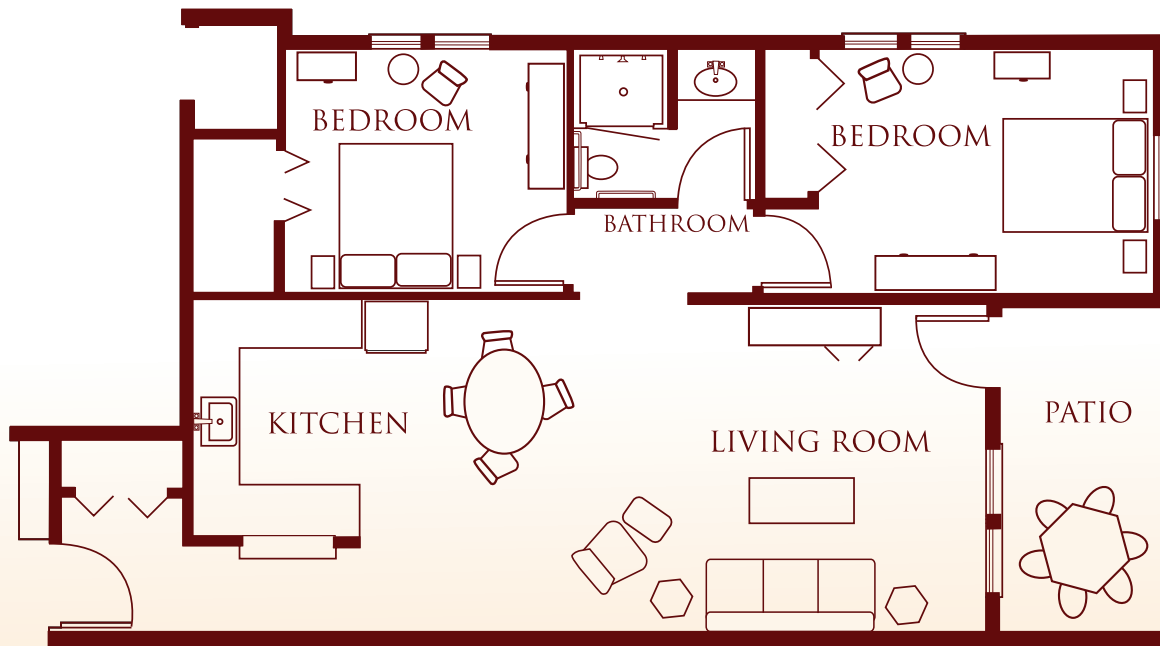

RETIREMENT LIVING FOR INDEPENDENT SENIORS

Williamsburg

Two bedroom • One bath • 1,019 SF • \$2,472

The Colonial Inn • 3730 14th Ave SE • Olympia, WA 98501
360-459-9110 • www.colonialinnolympia.com

QUALITY HOUSING FOR LIFE