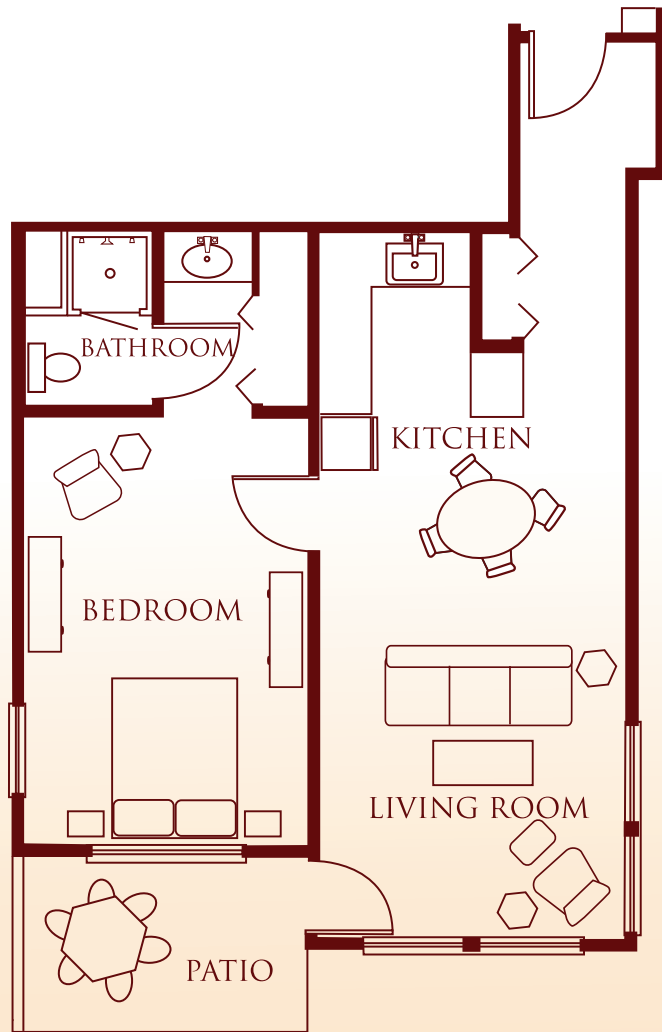

RETIREMENT LIVING FOR INDEPENDENT SENIORS

Virginia

One bedroom • 620 SF • Patio • Starts at \$2,078

The Colonial Inn • 3730 14th Ave SE • Olympia, WA 98501
360-459-9110 • www.colonialinnolympia.com

QUALITY HOUSING FOR LIFE