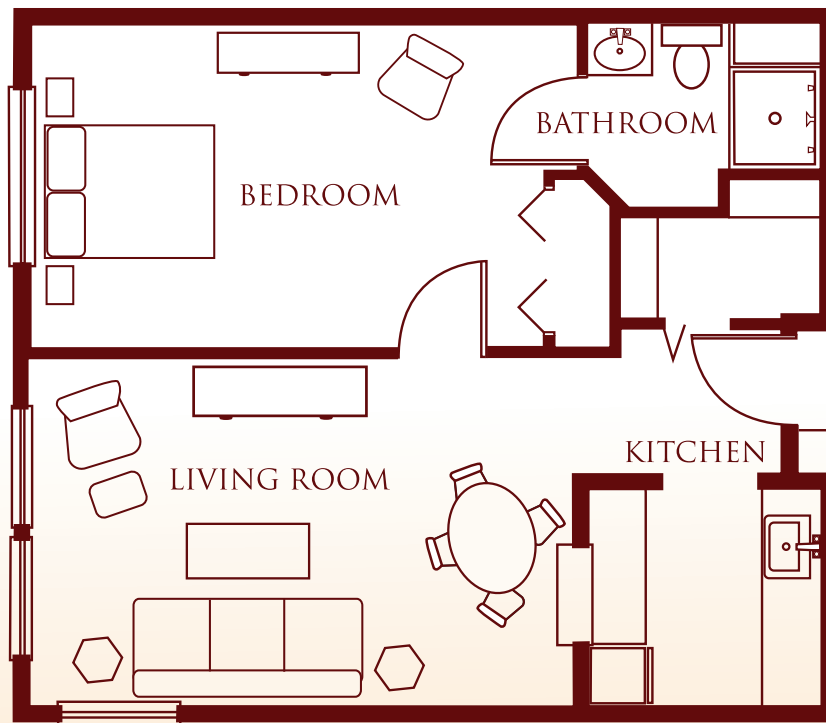

# *Savannah*

One bedroom • 612 SF • \$2,026

The Colonial Inn • 3730 14th Ave SE • Olympia, WA 98501  
360-459-9110 • [www.colonialinnolympia.com](http://www.colonialinnolympia.com)

QUALITY HOUSING FOR LIFE