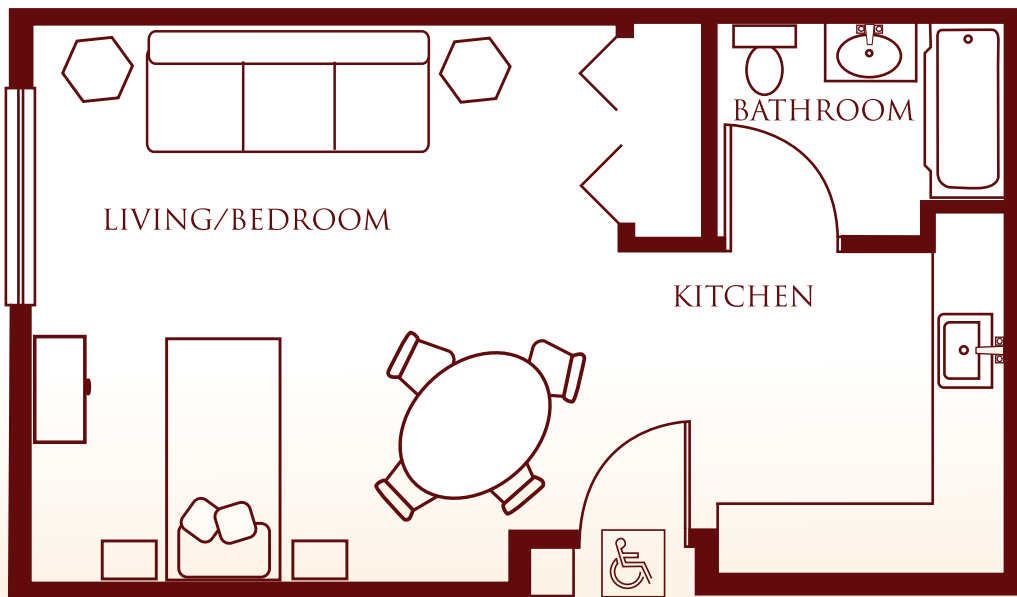

RETIREMENT LIVING FOR INDEPENDENT SENIORS

Palm

Studio • 460 SF • Starts at \$1,387

The Colonial Inn • 3730 14th Ave SE • Olympia, WA 98501
360-459-9110 • www.colonialinnolympia.com

QUALITY HOUSING FOR LIFE