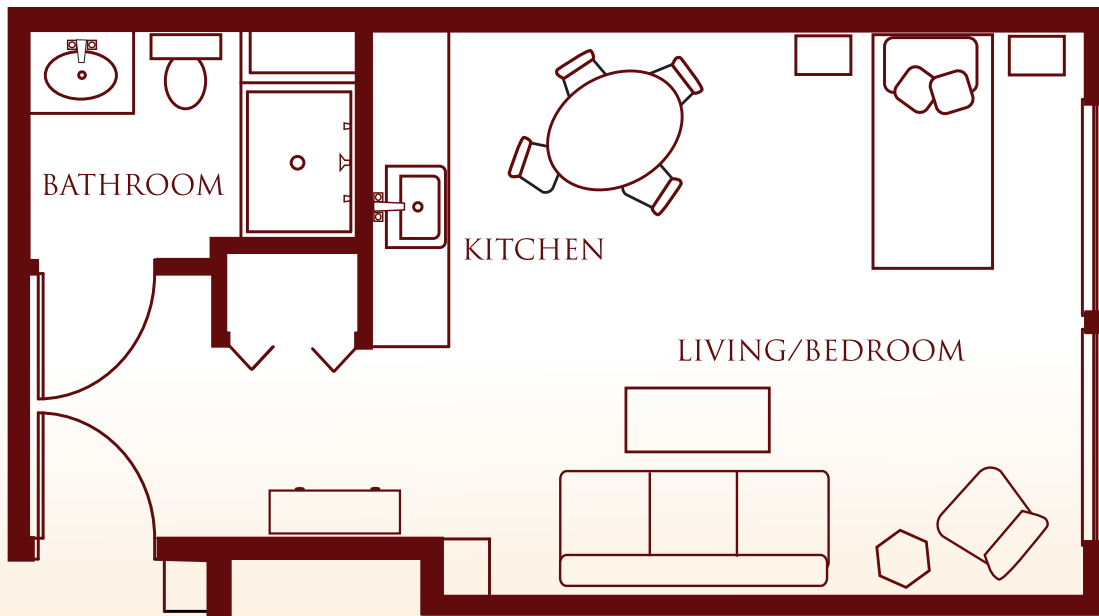

RETIREMENT LIVING FOR INDEPENDENT SENIORS

Magnolia

Studio • 413 SF • Starts at \$1,387

The Colonial Inn • 3730 14th Ave SE • Olympia, WA 98501
360-459-9110 • www.colonialinnolympia.com

QUALITY HOUSING FOR LIFE