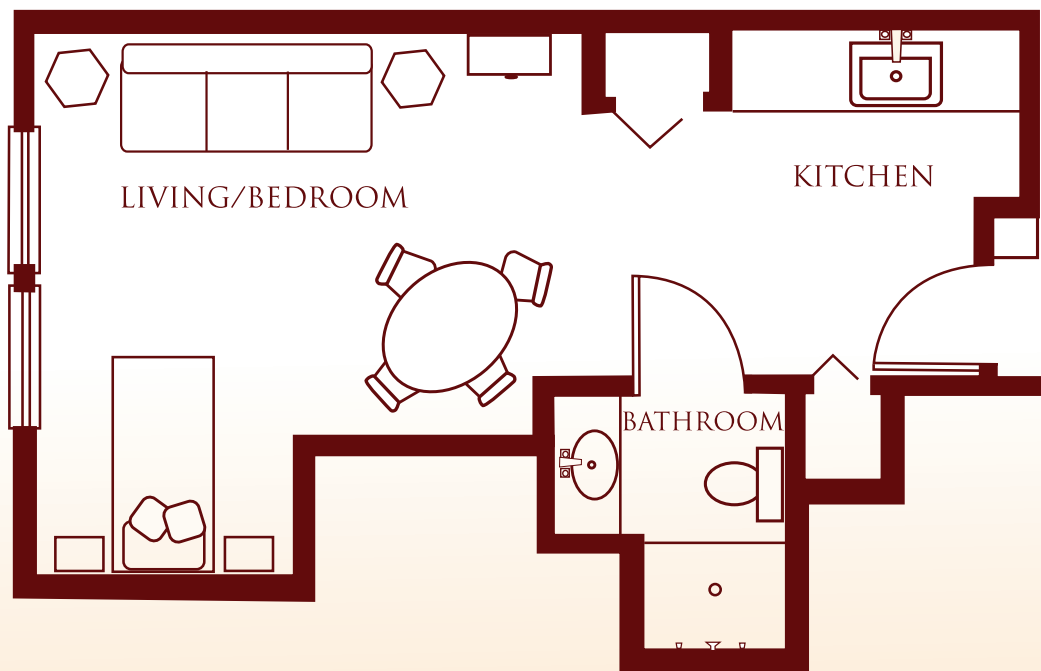

RETIREMENT LIVING FOR INDEPENDENT SENIORS

Lily

Studio • 400 SF • \$1,387

The Colonial Inn • 3730 14th Ave SE • Olympia, WA 98501
360-459-9110 • www.colonialinnolympia.com