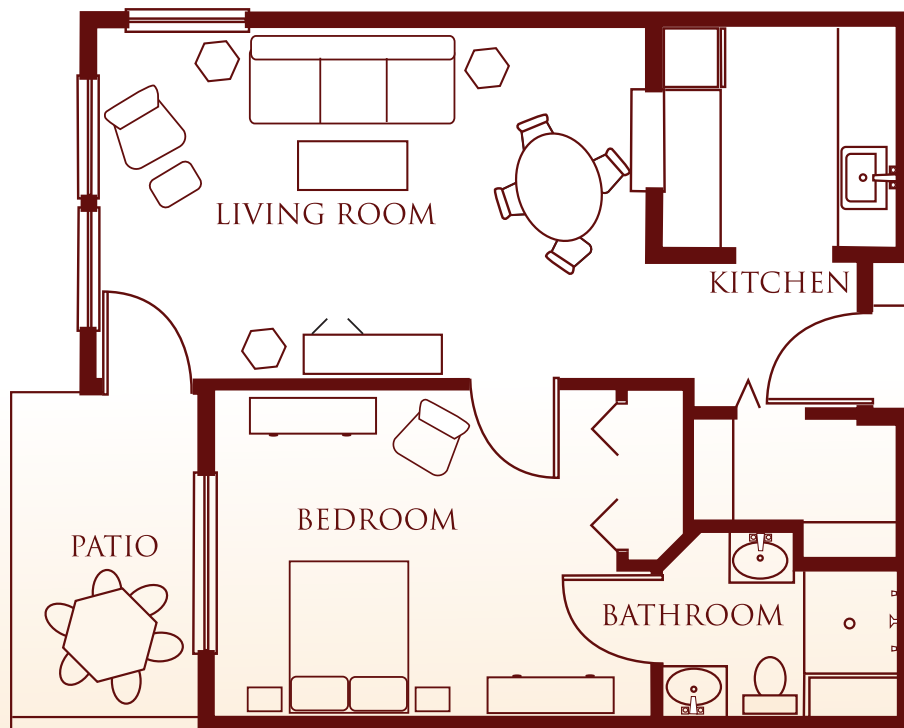

RETIREMENT LIVING FOR INDEPENDENT SENIORS

Jamestowne

One bedroom • 612 SF • Patio

The Colonial Inn • 3730 14th Ave SE • Olympia, WA 98501
360-459-9110 • www.colonialinnolympia.com

QUALITY HOUSING FOR LIFE