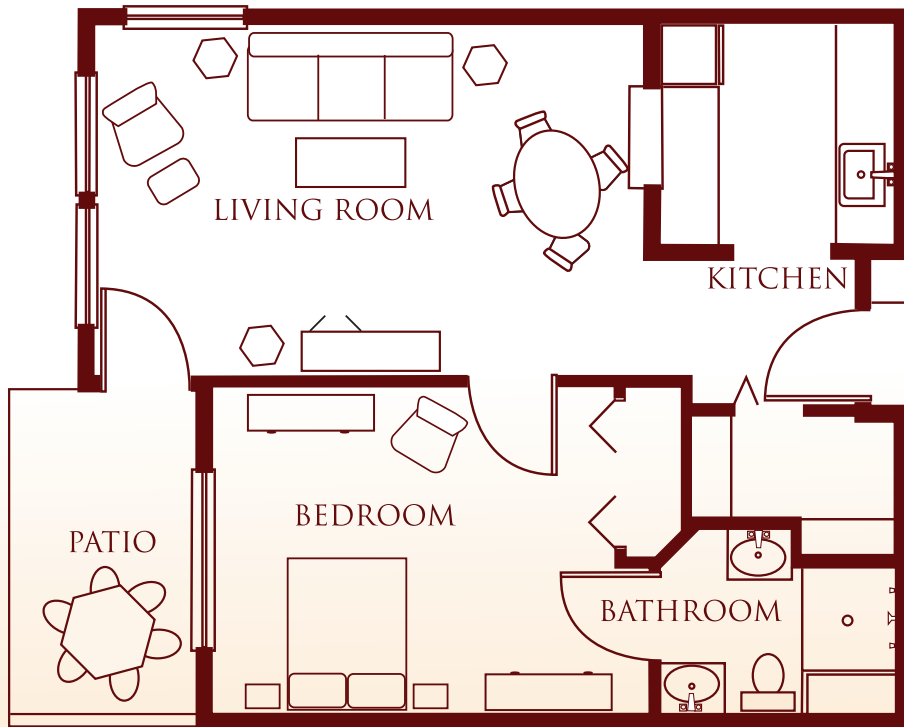

RETIREMENT LIVING FOR INDEPENDENT SENIORS

Jamestowne

One bedroom • 612 SF • Patio • Starts at \$2,078

The Colonial Inn • 3730 14th Ave SE • Olympia, WA 98501
360-459-9110 • www.colonialinnolympia.com

QUALITY HOUSING FOR LIFE