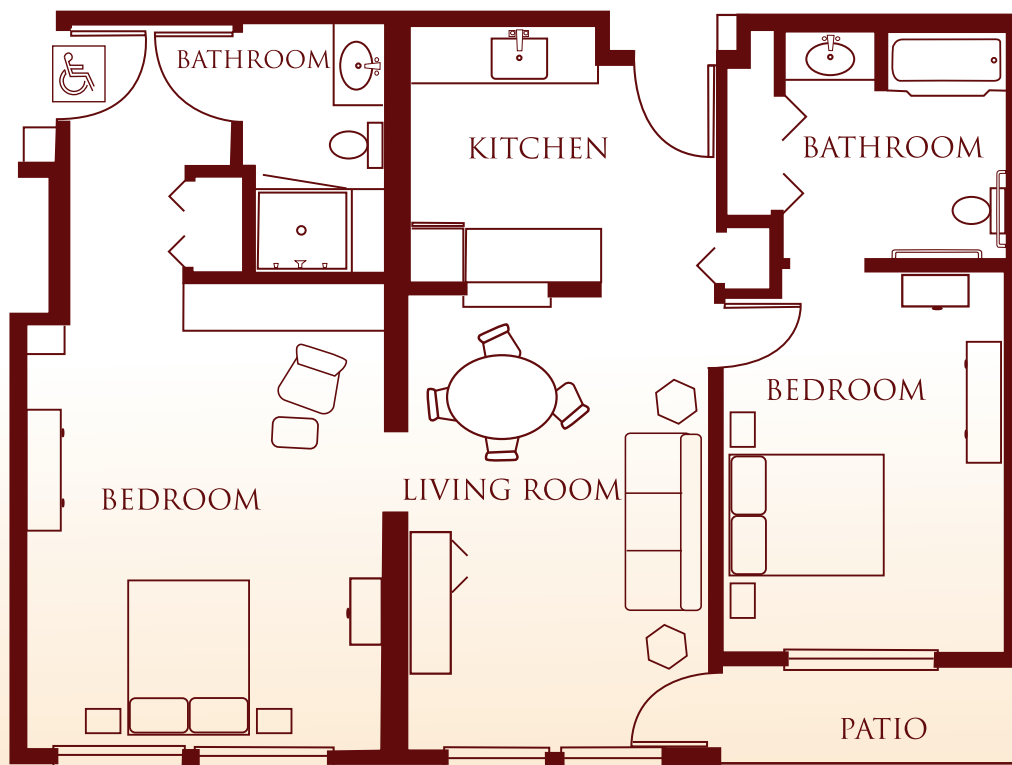

## *Governor*

Two bedroom • Two bath • 1,025 SF • Starts at \$3,015  
Studio/Suite Combo with patio

The Colonial Inn • 3730 14th Ave SE • Olympia, WA 98501  
360-459-9110 • [www.colonialinnolympia.com](http://www.colonialinnolympia.com)