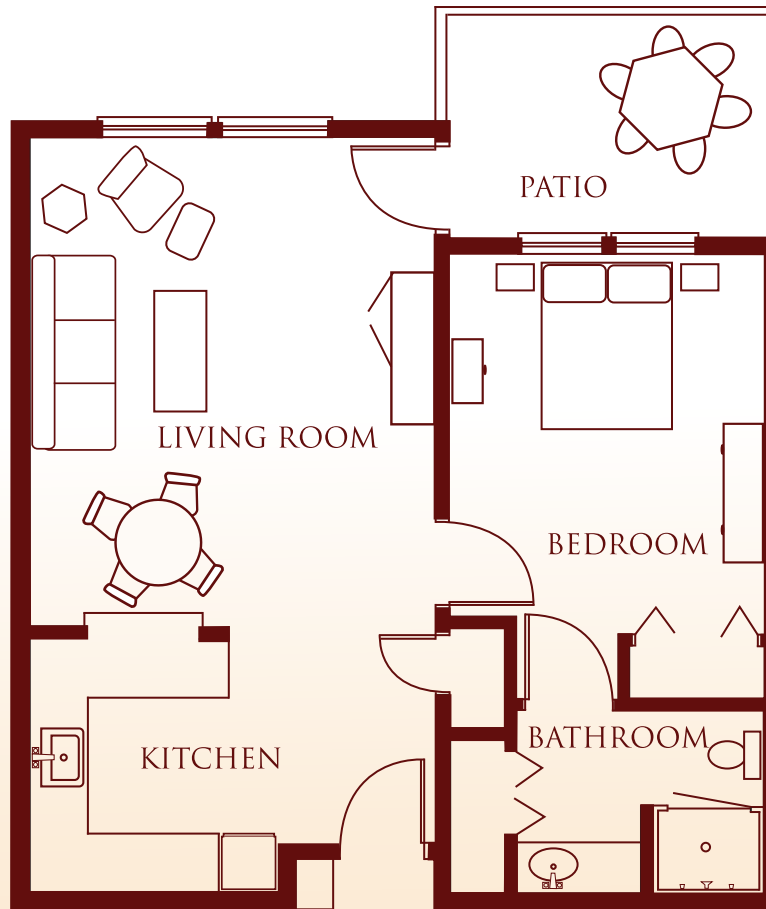

RETIREMENT LIVING FOR INDEPENDENT SENIORS

Georgia

One bedroom • 747 SF • Patio

The Colonial Inn • 3730 14th Ave SE • Olympia, WA 98501
360-459-9110 • www.colonialinnolympia.com

QUALITY HOUSING FOR LIFE