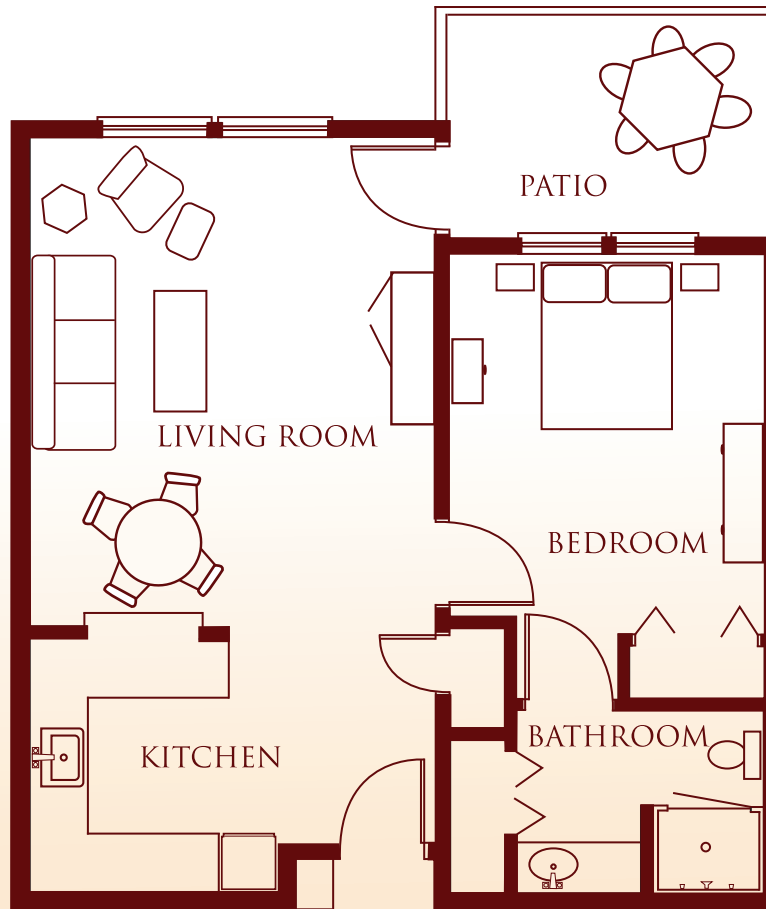

RETIREMENT LIVING FOR INDEPENDENT SENIORS

Georgia

One bedroom • 747 SF • Patio • Starts at \$2,181

The Colonial Inn • 3730 14th Ave SE • Olympia, WA 98501
360-459-9110 • www.colonialinnolympia.com

QUALITY HOUSING FOR LIFE