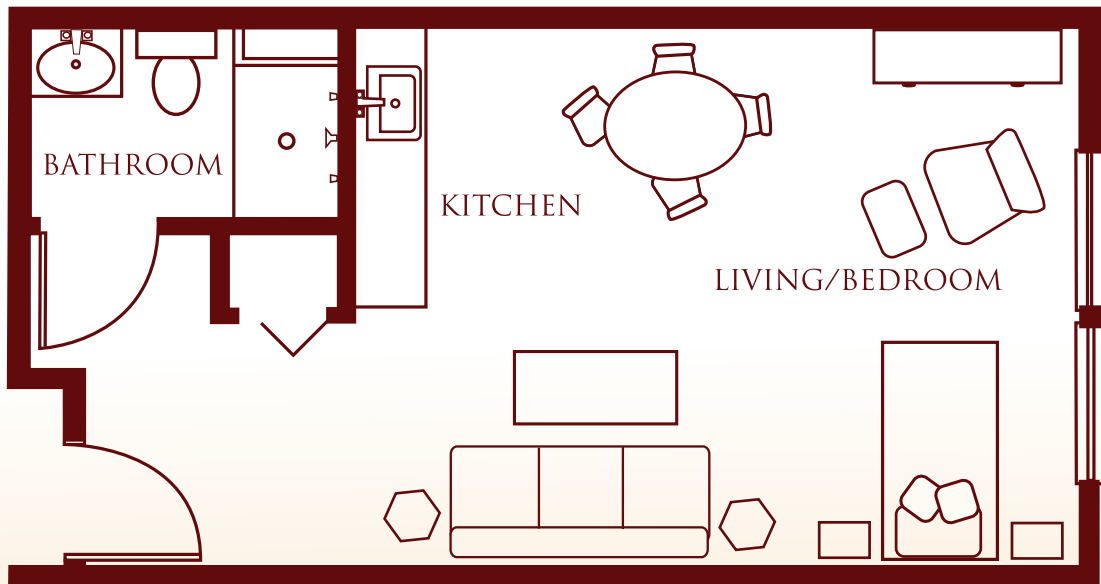

THE  
**COLONIAL INN**™  
RETIREMENT LIVING FOR INDEPENDENT SENIORS

# *Dogwood*

Studio • 400 SF • Starts at \$1,387

The Colonial Inn • 3730 14th Ave SE • Olympia, WA 98501  
360-459-9110 • [www.colonialinnolympia.com](http://www.colonialinnolympia.com)

QUALITY HOUSING FOR LIFE