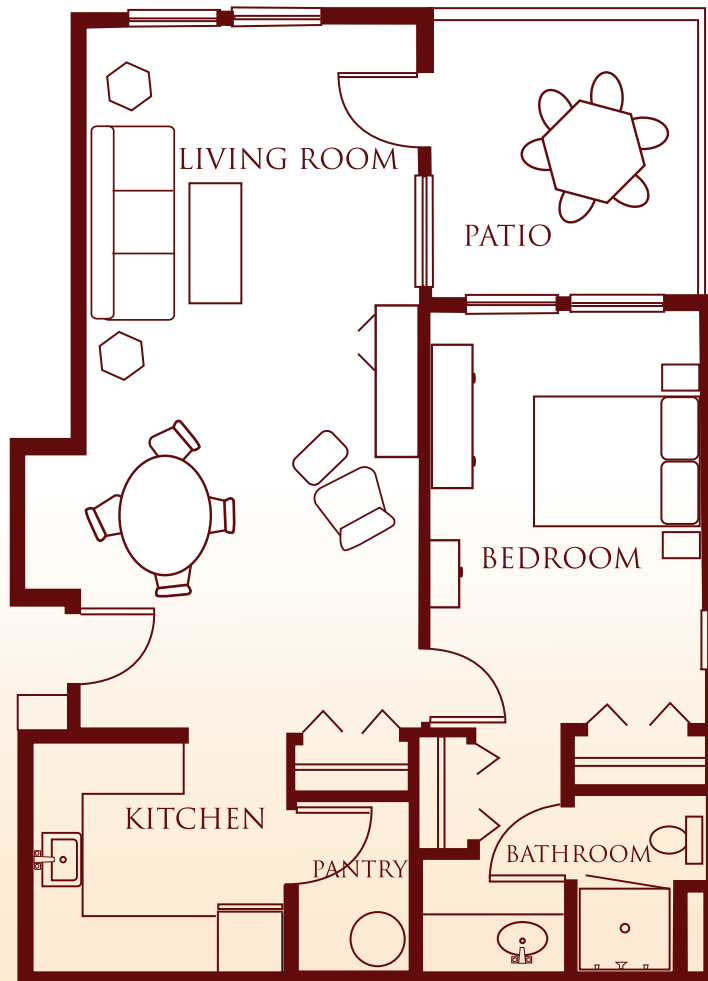

RETIREMENT LIVING FOR INDEPENDENT SENIORS

Concord

One bedroom • 943 SF • Patio • \$2,421

The Colonial Inn • 3730 14th Ave SE • Olympia, WA 98501
360-459-9110 • www.colonialinnolympia.com

QUALITY HOUSING FOR LIFE