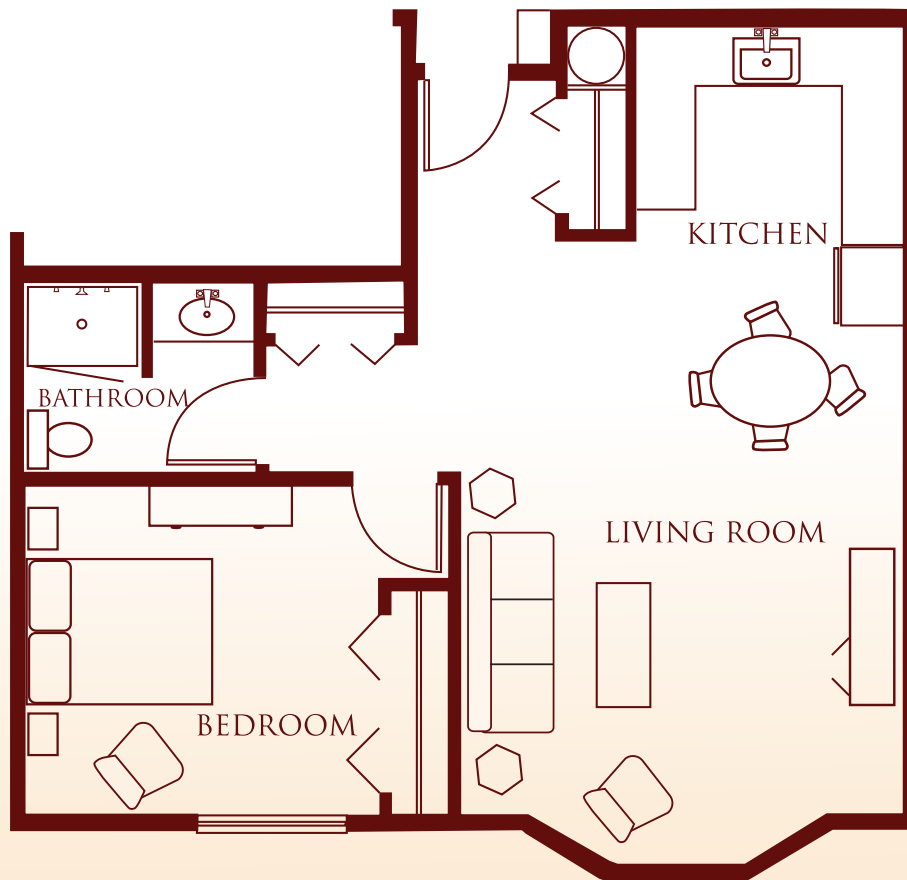

RETIREMENT LIVING FOR INDEPENDENT SENIORS

Charleston

One bedroom • 689 SF • Patio

The Colonial Inn • 3730 14th Ave SE • Olympia, WA 98501
360-459-9110 • www.colonialinnolympia.com

QUALITY HOUSING FOR LIFE