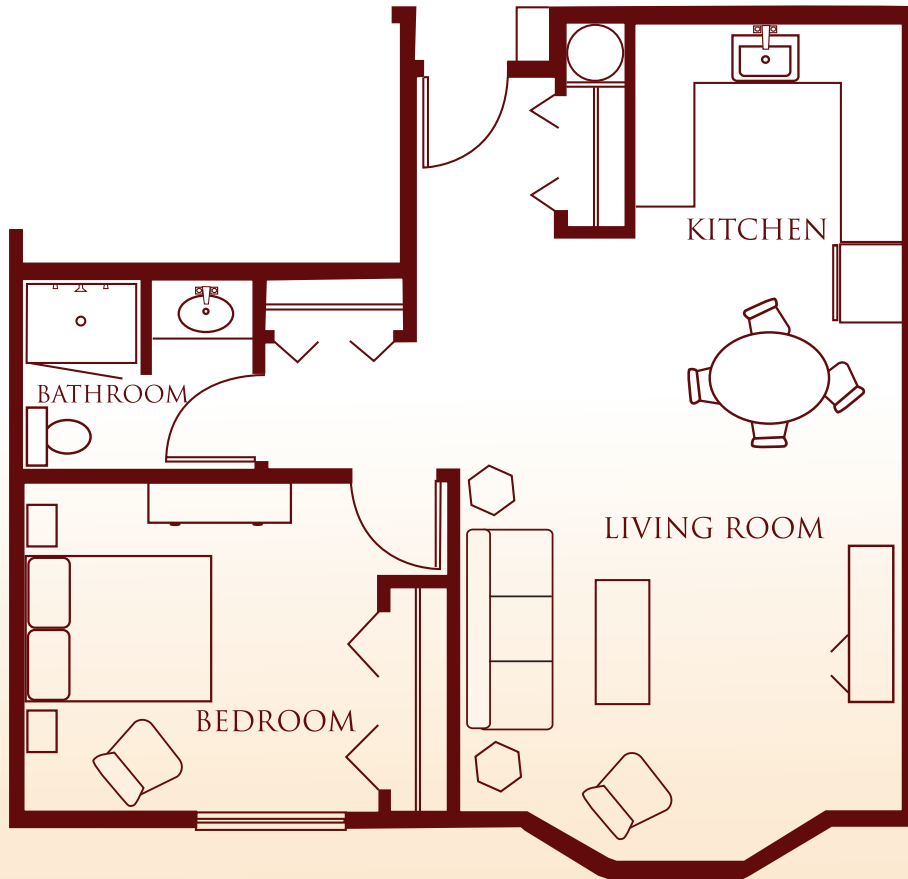

RETIREMENT LIVING FOR INDEPENDENT SENIORS

Charleston

One bedroom • 689 SF • Patio • Starts at \$2,181

The Colonial Inn • 3730 14th Ave SE • Olympia, WA 98501
360-459-9110 • www.colonialinnolympia.com

QUALITY HOUSING FOR LIFE