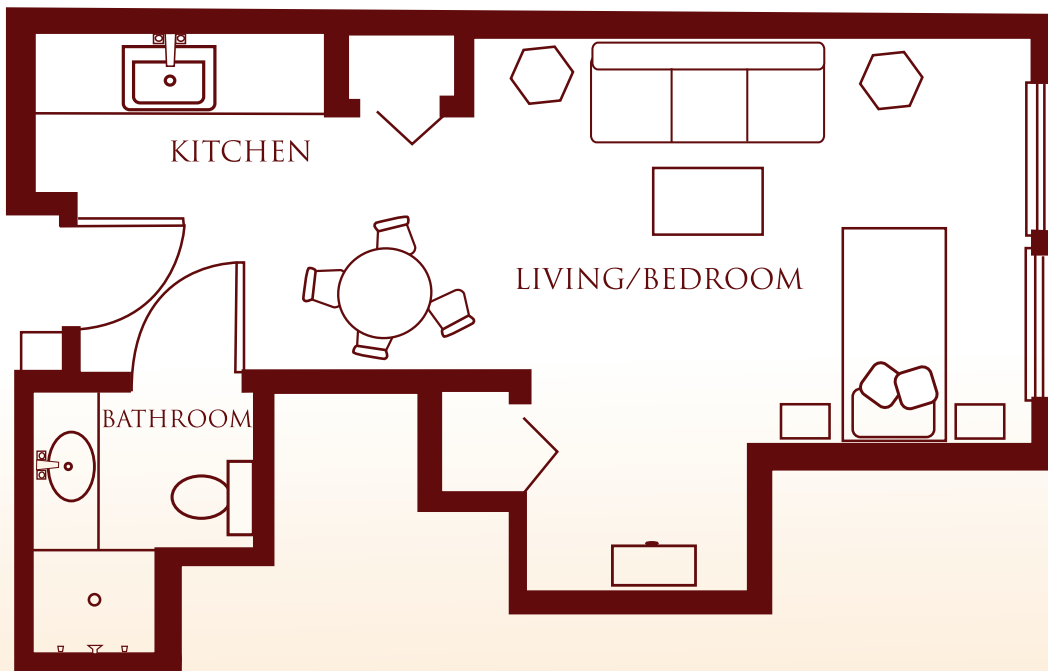

RETIREMENT LIVING FOR INDEPENDENT SENIORS

Cattail

Studio • 400 SF • Starts at \$1,387

The Colonial Inn • 3730 14th Ave SE • Olympia, WA 98501
360-459-9110 • www.colonialinnolympia.com

QUALITY HOUSING FOR LIFE