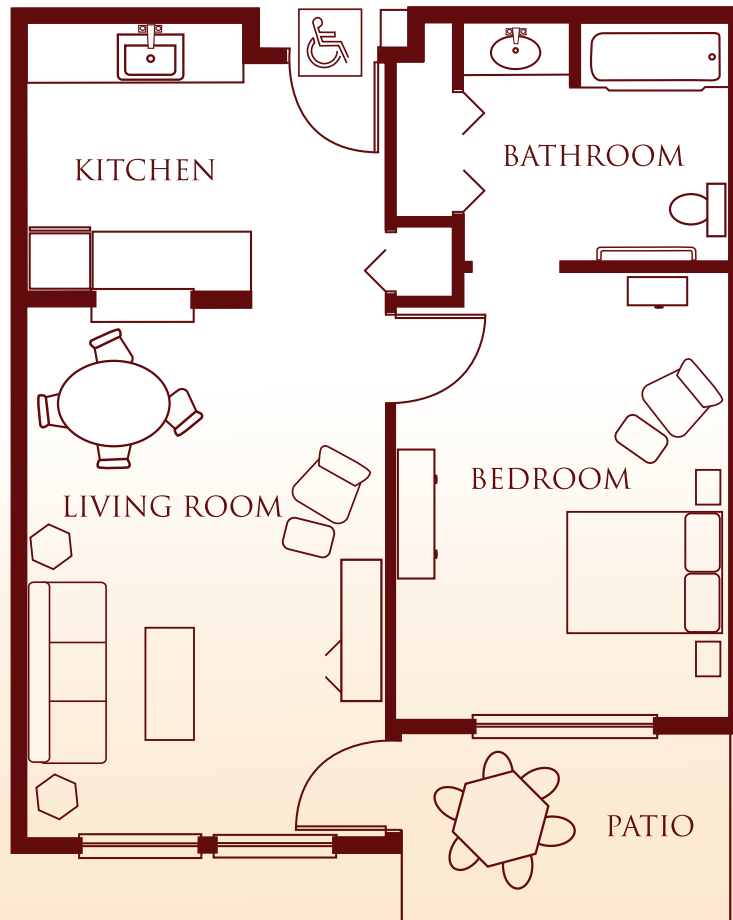

RETIREMENT LIVING FOR INDEPENDENT SENIORS

Carolina

One bedroom • 612 SF • Patio • Starts at \$2,078

The Colonial Inn • 3730 14th Ave SE • Olympia, WA 98501
360-459-9110 • www.colonialinnolympia.com

QUALITY HOUSING FOR LIFE