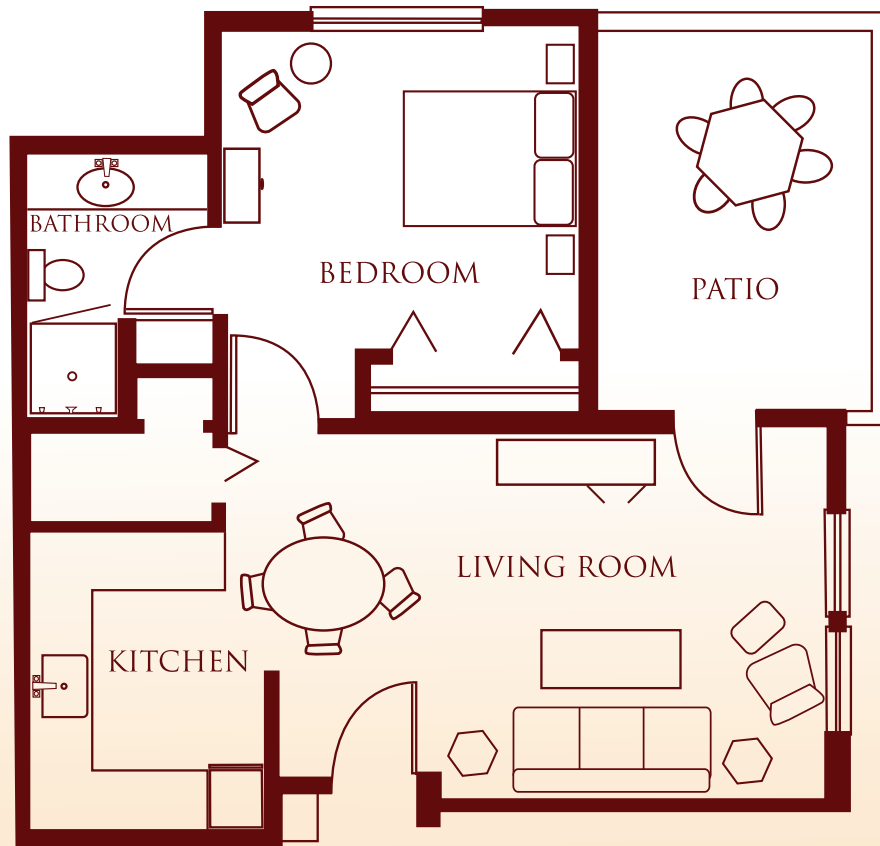

RETIREMENT LIVING FOR INDEPENDENT SENIORS

Ashley

One bedroom • 722 SF • Patio • Starts at \$2,232

The Colonial Inn • 3730 14th Ave SE • Olympia, WA 98501
360-459-9110 • www.colonialinnolympia.com

QUALITY HOUSING FOR LIFE